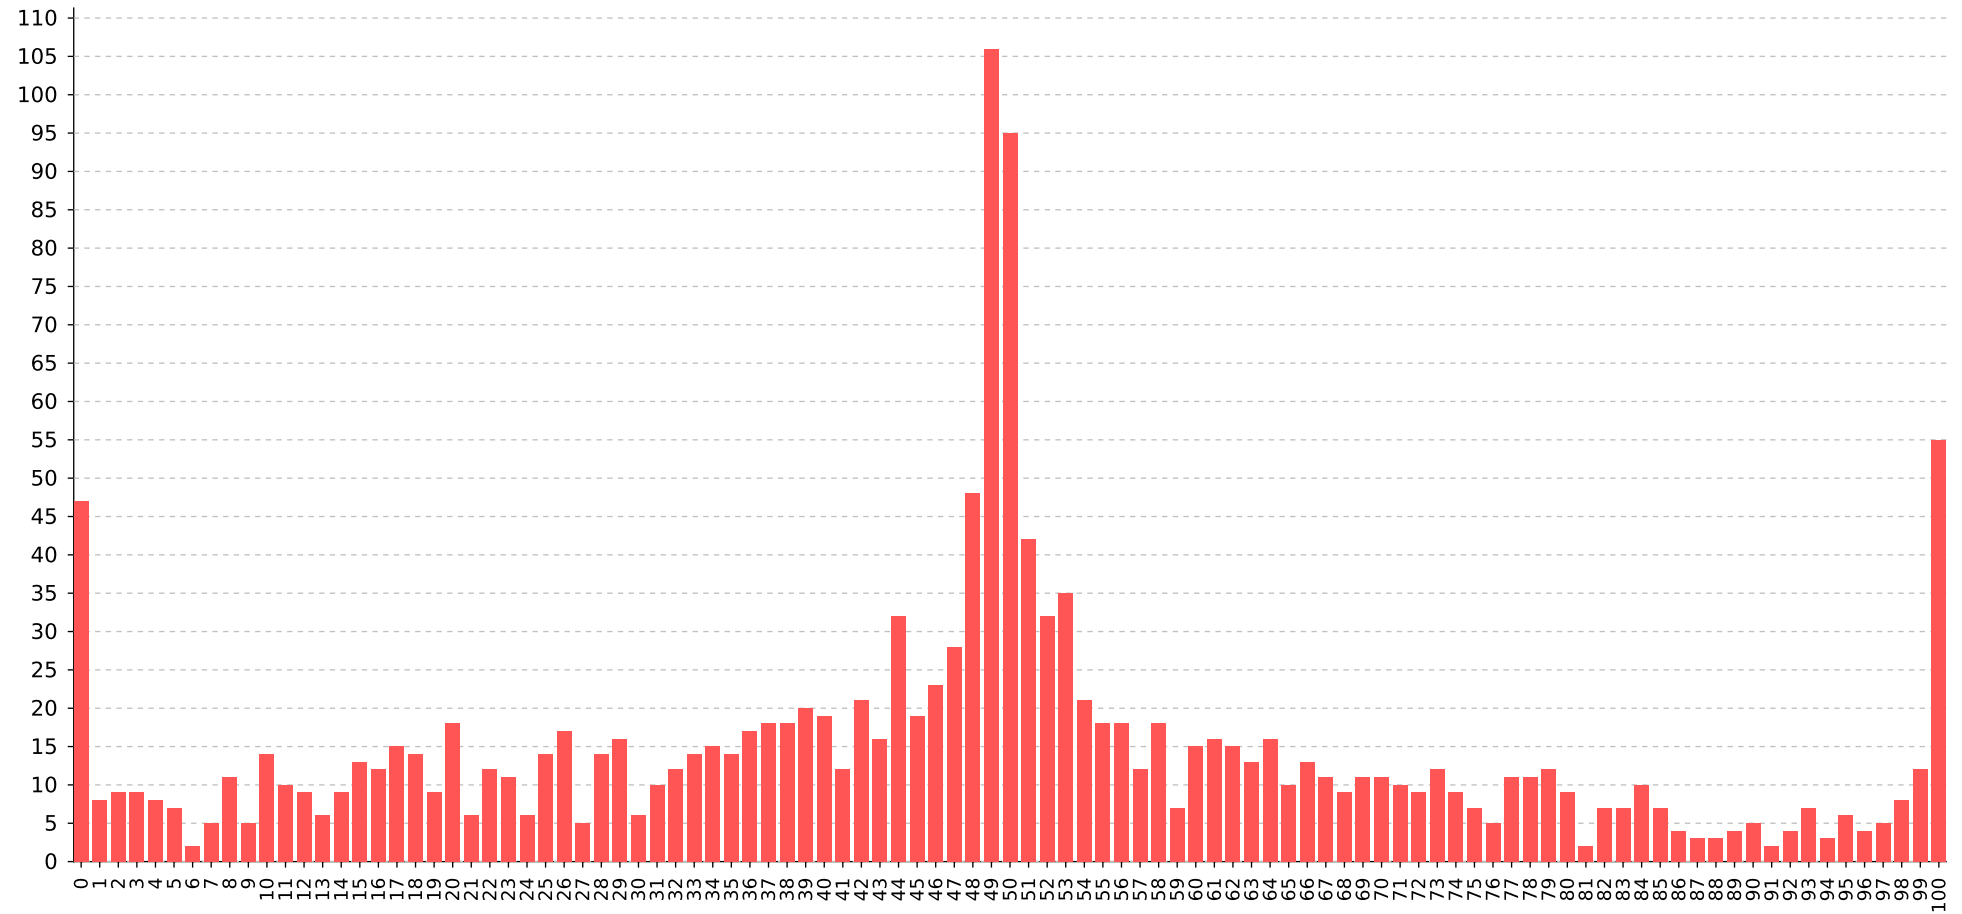

Q10

TYPE: SLIDER (0 - 100 SCALE)

Since changing the way you eat with prices going up, do you feel:

COMPLETES 1500